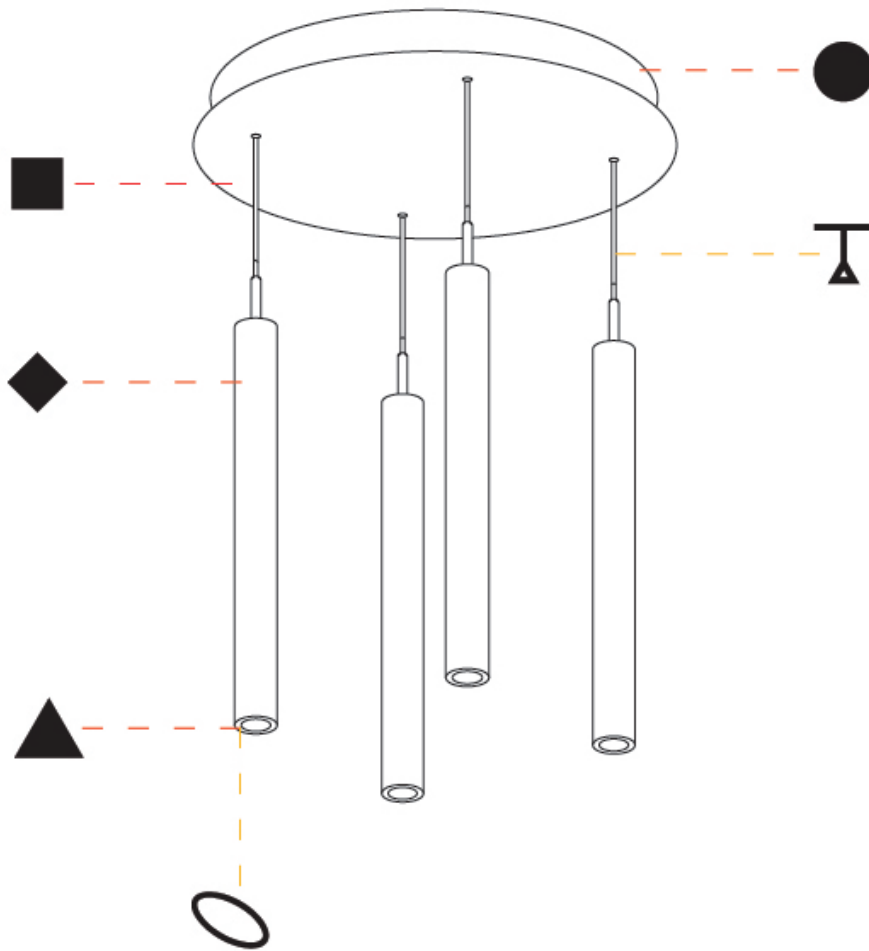

G-MINI ROUND HANGOVER SUSPENSION

A300627-

PROJECT _____

TYPE _____

SPECIFIER _____

QUANTITY _____

DATE _____

A