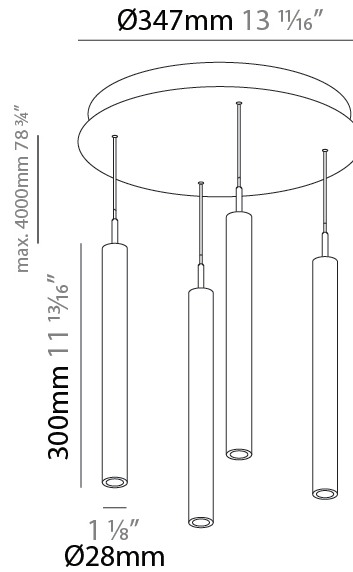

GENERAL

Series: G-Mini Round
Subseries: G-Mini Round Hangover
Brand: Prolight
Division: Architectural
Mounting Type: Suspension
Mounting Location: Ceiling
Subcategory: Spots

PHYSICAL

Shape: Cylinder
Diameter (mm): 347
Diameter (in): 13 13/16
Height (mm): 300
Height (in): 11 13/16
Light Distribution: Direct
Fixture Finish: SSR / BKV / CWI / CRY / HAB / UFT / ITA / RUA / FTG / MYG / LOD / PUS / FRO / FUP / KIA / POP / BLS / SPG / MEY / GOH / GUM / CHC / COM / ABZ / JAG / OBR / MOS / ROR
Accent Finish: NOF / COP / MIR / SSS
Fixture Material: Extruded Aluminum / Steel
Cable Details: 2,000mm/78 3/4" / 4,000mm/157 1/2" - Cable, Black, Green, Orange, Red, White

ELECTRICAL

Lamp Type: LED (Zhaga Standard)
Input Wattage (W): 26
Total Output Wattage (W): 23.7
Dimming: Tri-Mode (Non-Dimming and Phase Dimming (120Vac only) and 0-10V Dimming)
Driver Included: Yes
Driver Location: Integrated
Driver Type: Constant Current - Universal
Driver Class: Class 2
Input Voltage (V): 120 - 277

LED

Color Temperature (°K): 2700 / 3000 / 3500 / 4000
Max. Delivered Lumen (lm): 1614 / 1709 / 1804 / 1852
Nominal Lumen (lm): 1840 / 1949 / 2057 / 2112
CRI: >90 CRI
Lamp Life (hrs): 50000

OPTICAL

Beam Angle: 20 / 26 / 56

RATINGS AND CERTIFICATIONS

Certified By: Certified for North American Standards
IP rating: IP20